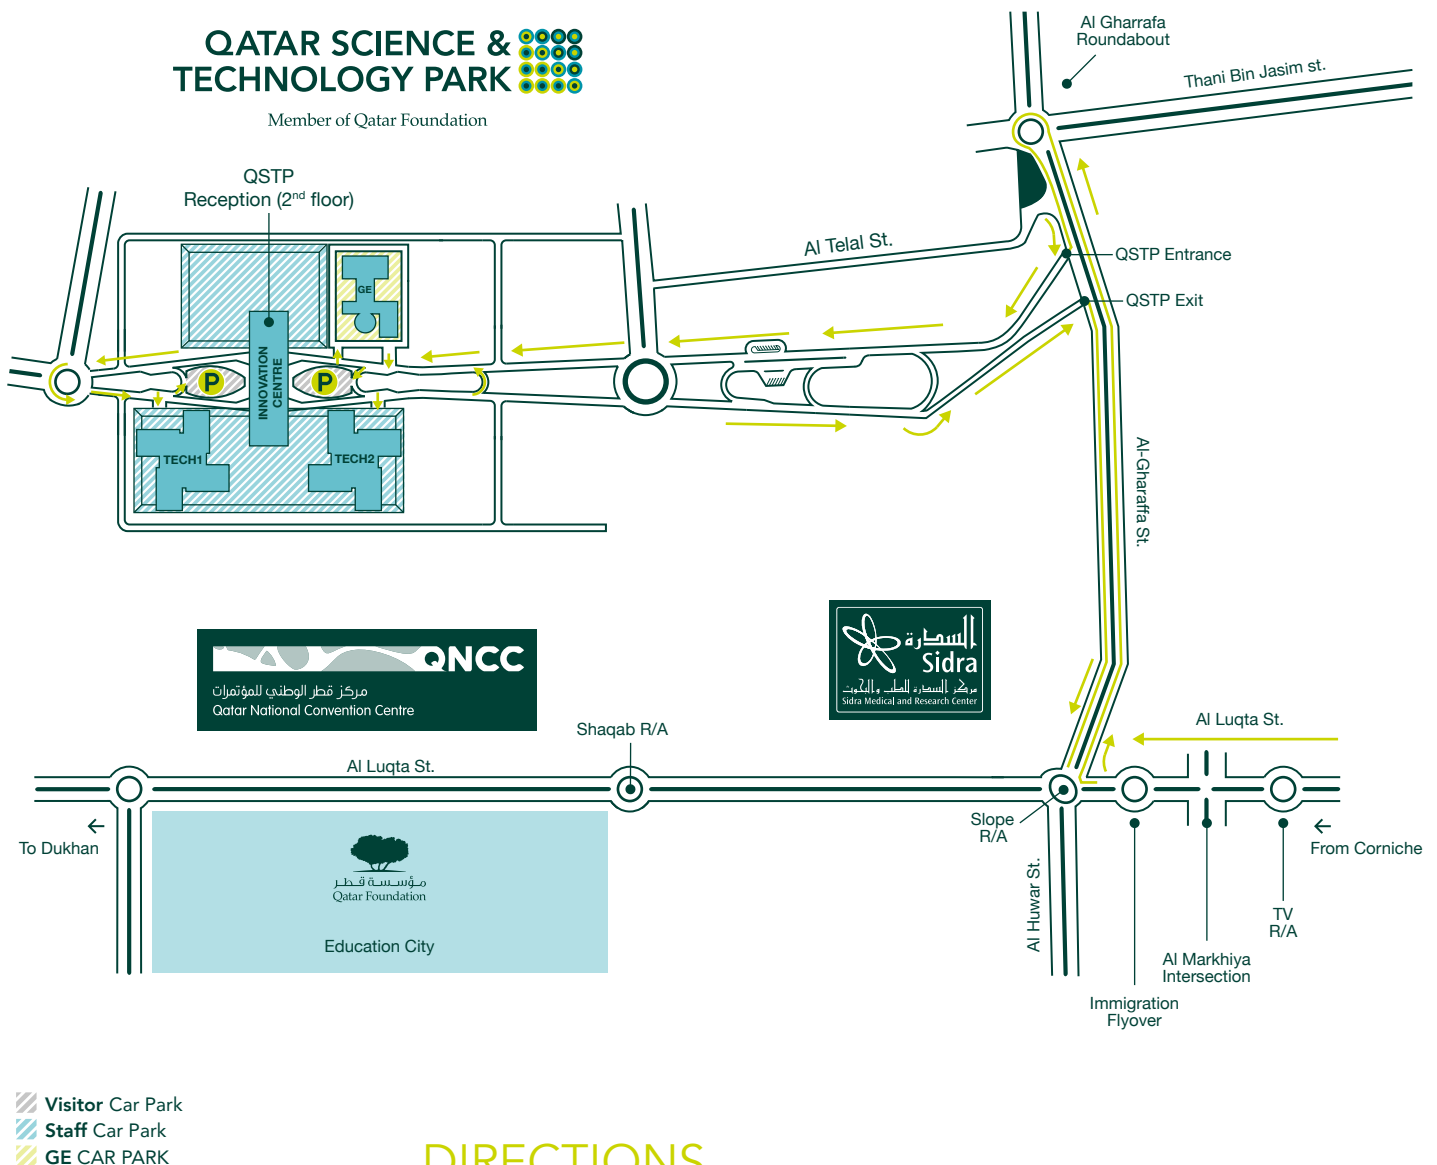

VISITING QATAR SCIENCE & TECHNOLOGY PARK

This pamphlet explains how to arrange your visit, directions to QSTP, and what to do once you arrive.

ARRANGING YOUR VISIT

QSTP is not a public site, and visits must be arranged in advance.

On arrival to QSTP gatehouse visitors will be required to present a valid photo ID. (Qatar ID, Qatar driving license, Company ID or Passport)

DIRECTIONS

From the Corniche,

1. Arrive at Tilted/Slope R/A via Al Luqta St. from Al-Markhiya Intersection & Immigration flyover.
2. At Slope R/A turn right on to Al-Gharaffa St.
3. At the Al-Gharaffa R/A make a U-Turn toward Al-Gharaffa St.
4. On Al-Gharaffa Street, take the second right, which is the entrance to QSTP.
5. After clearing the gatehouse, go straight towards the appropriate car park.

ON ARRIVAL

- 1 Clear QSTP security gate
- 2 Proceed to appropriate car park
- 3 Park your vehicle appropriately in designated spaces
- 4 Proceed to the host premises
- 5 On exit drop the access card in the drop box at the exit gate